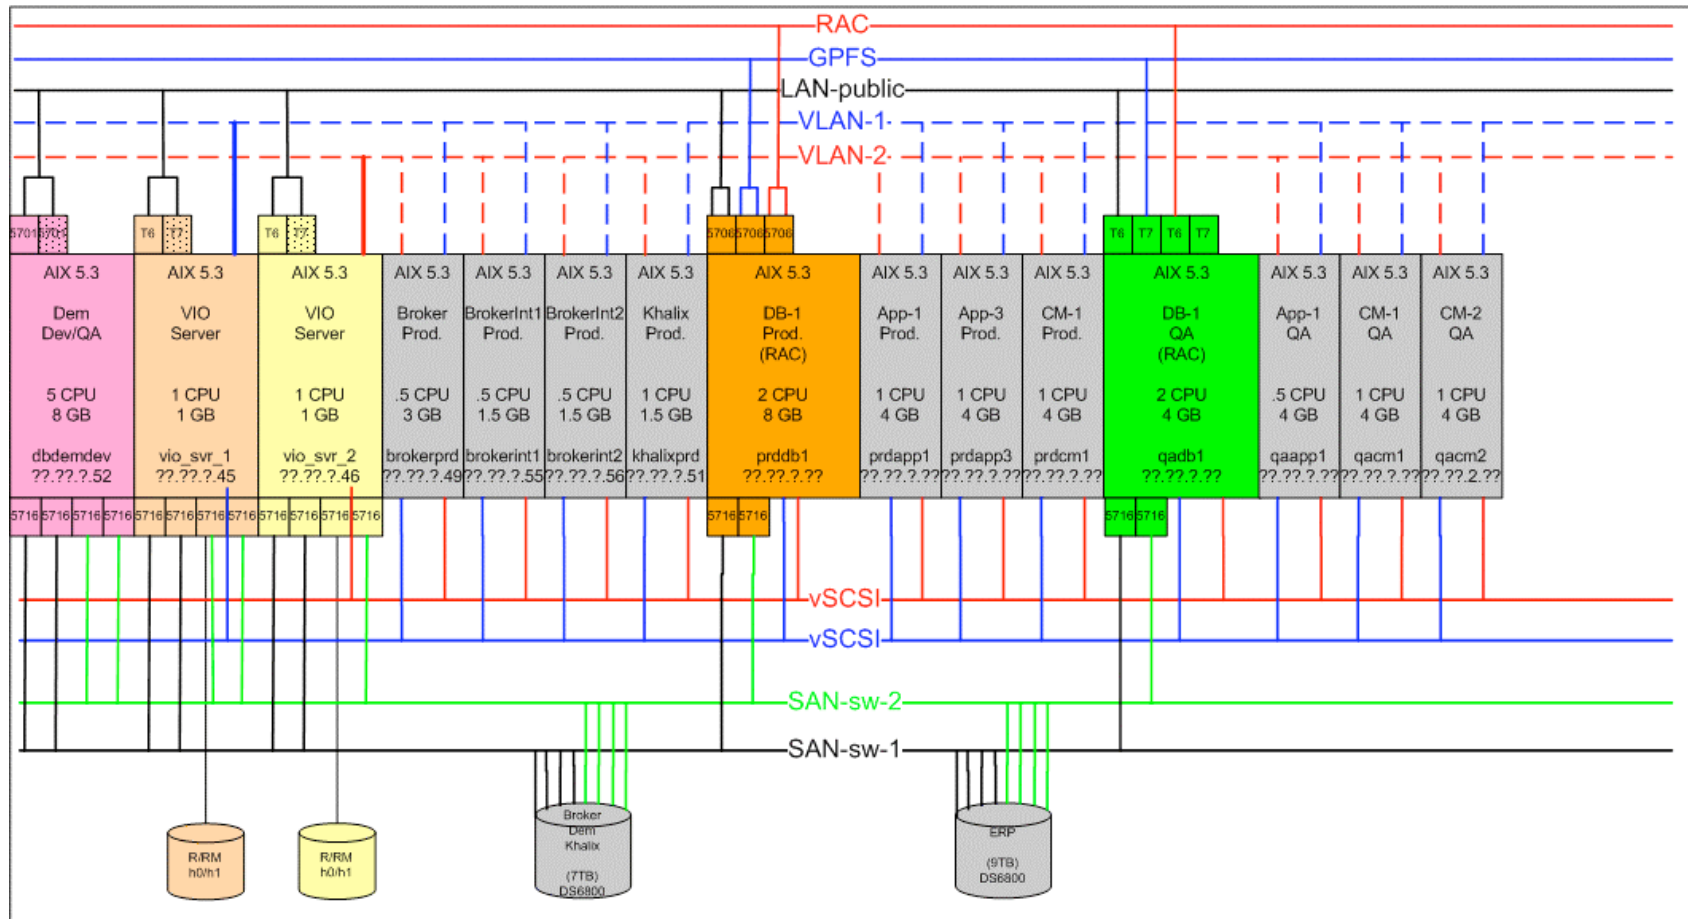

pSeries Oracle RAC/GPFS Virtualization Design

IBM 9117-570

Prod-1
LPAR Design
04/10/2006

Storage Management Console
???.???.225

Hardware Management Console
hmconsole
???.???.218

Legend:

Link Aggregation

5701 100/1000 Mb Ethernet
5716 HBA
R rootvg (primary)
RM rootvg (mirror)
h0, h1 ... hn hdisk number

pSeries Oracle RAC/GPFS Virtualization Design

IBM 9117-570

Prod-2
LPAR Design
04/13/2006

Legend:

- Link Aggregation
- 5701 100/1000 Mb Ethernet
- 5716 HBA
- R rootvg (primary)
- RM rootvg (mirror)
- h0, h1 ... hn hdisk number