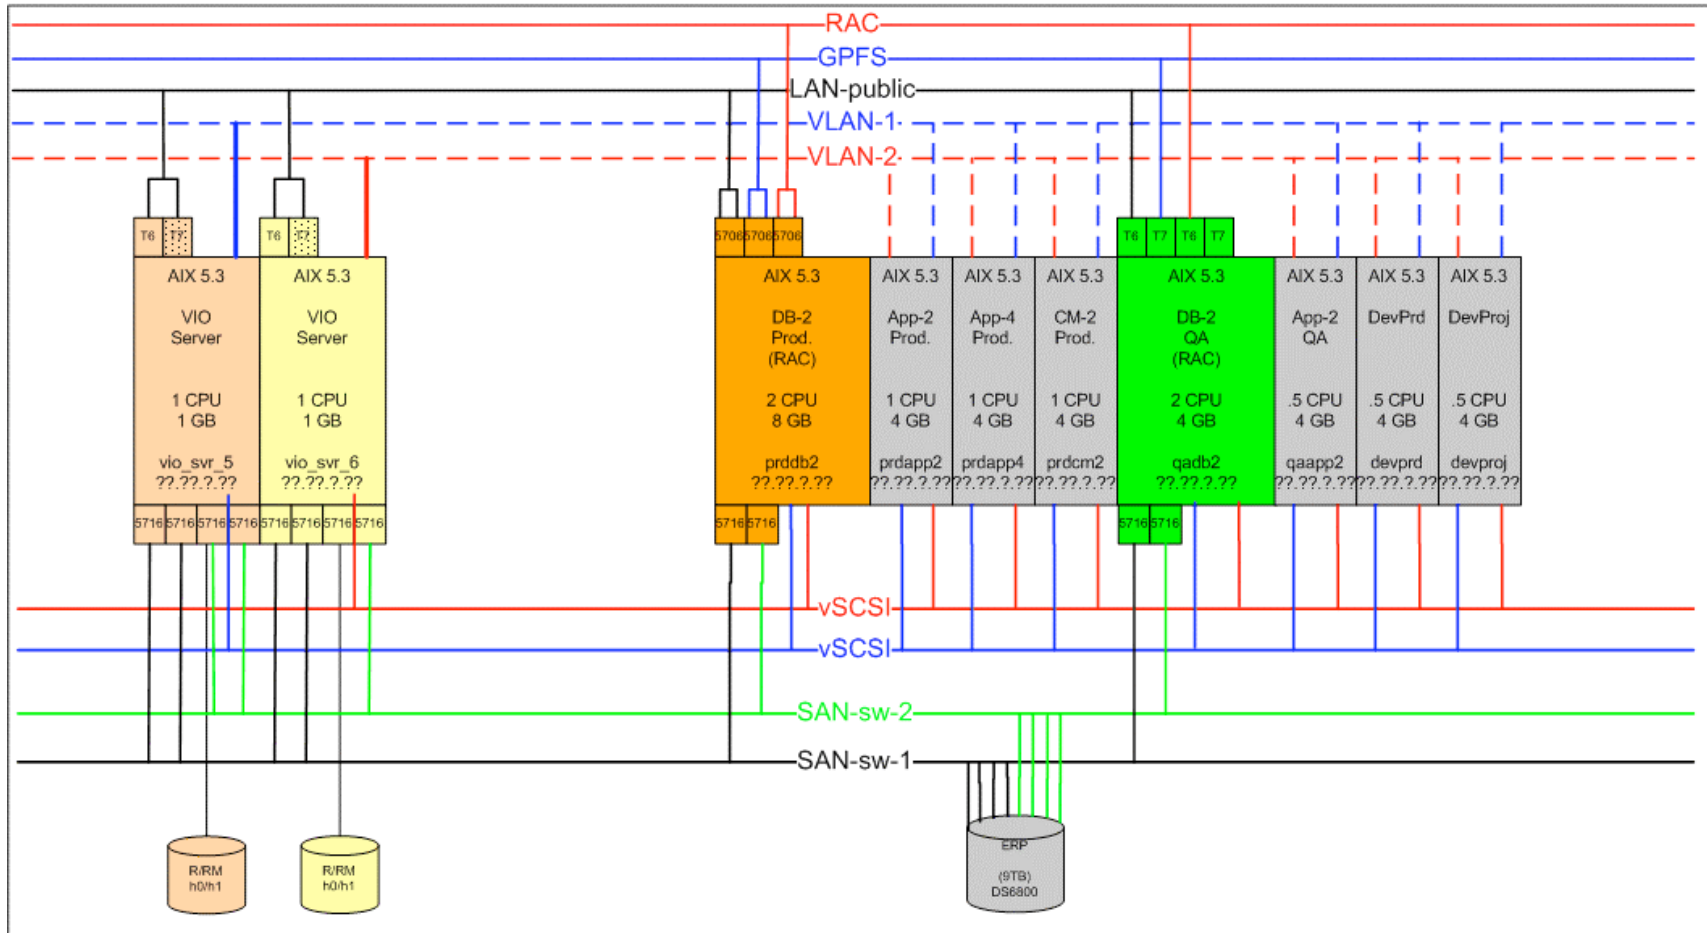

pSeries Oracle RAC/GPFS Virtualization Design

IBM 9117-570

Prod-1
LPAR Design
04/10/2006

Storage Management Console
???.???.225

Hardware Management Console
hmconsole
???.???.218

Legend:

Link Aggregation

5701 100/1000 Mb Ethernet
5716 HBA
R rootvg (primary)
RM rootvg (mirror)
h0, h1 ... hn hdisk number

pSeries Oracle RAC/GPFS Virtualization Design

IBM 9117-570

Prod-2
LPAR Design
04/13/2006

Legend:

- Link Aggregation
- 5701 100/1000 Mb Ethernet
- 5716 HBA
- R rootvg (primary)
- RM rootvg (mirror)
- h0, h1 ... hn hdisk number